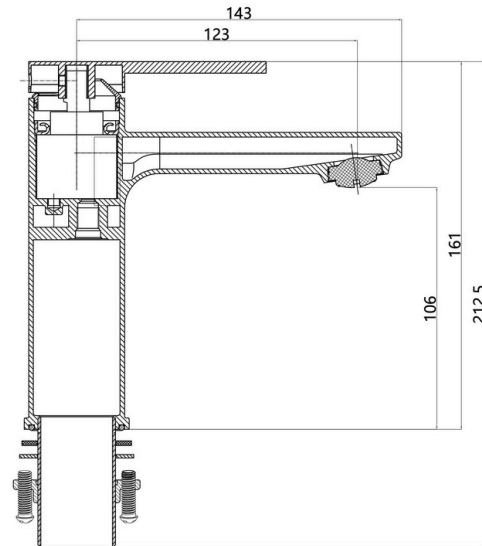

Product Information & Specifications

PRODUCT CODE: ASP6339

Aspire Nuovo Basin Mixer Brushed Nickel

WELS Rating	5L/Min
WELS Star Rating	5 Star
WELS Registration	T48621
Features	<ul style="list-style-type: none"> • 304 Stainless Steel • Matte Brushed Finish • Kerox 35mm Cartridge