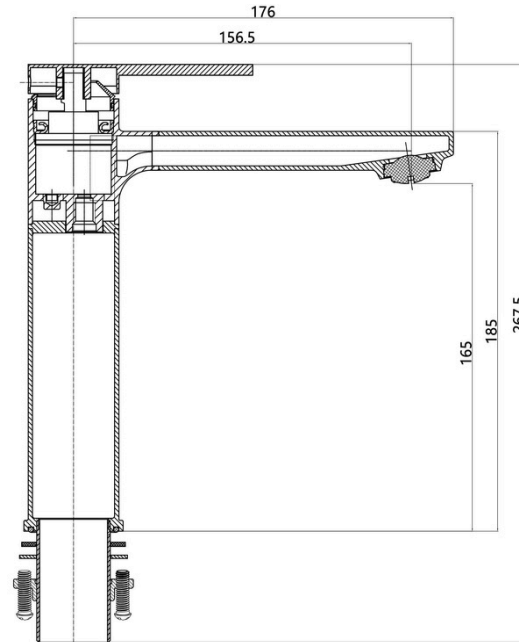

Product Information & Specifications

PRODUCT CODE: ASP6340

Aspire Nuovo Mid Basin Mixer Brushed Nickel

WELS Rating 5L/Min

WELS Star Rating 5 Star

WELS Registration T48621

1. **Features**
2. 304 Stainless Steel
   - Matte Brushed Finish
   - Kerox 35mm Cartridge

Warranty details

This product is covered for 15 year warranty on the main body. 7 year replacement product or parts (ceramic cartridge, aerator and flexible hoses). This product must be installed by a licensed plumber and in accordance to AS/NZ 3500 Series Standards, failure to do so will void your warranty.

Warranty requirements

Please pay attention to the below details. Failure to do so will void your warranty:

- Do not use acid cleansers
- Do not use abrasive cleansers
- Do not use abrasive cloths

Maintenance instructions

- Rinse surface with warm water
- Dry with a soft cloth
- To remove surface marks, please use a neutral cleanser