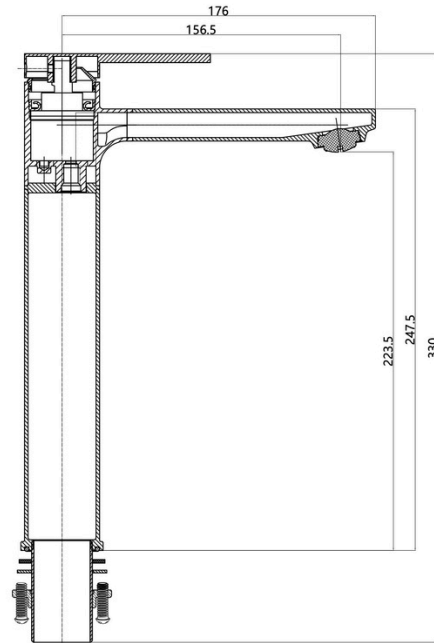

Product Information & Specifications

PRODUCT CODE: ASP6341

Aspire Nuovo Tall Basin Mixer Brushed Nickel

WELS Rating 5L/Min

WELS Star Rating 5 Star

WELS Registration T48621

- Features**
- 304 Stainless Steel
 - Matte Brushed Finish
 - Kerox 35mm Cartridge