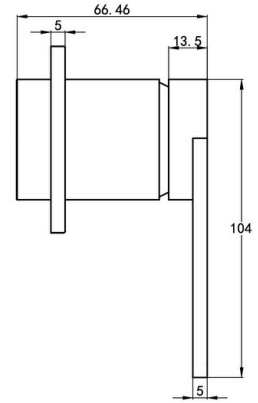

Product Information & Specifications

PRODUCT CODE: ASP6342

Aspire Nuovo Shower/Bath Mixer Brushed Nickel

WELS Rating	N/A
WELS Star Rating	N/A
WELS Registration	N/A
Features	<ul style="list-style-type: none"> • 304 Stainless Steel • Matte Brushed Finish • Kerox 35mm Cartridge • Universal Body Included