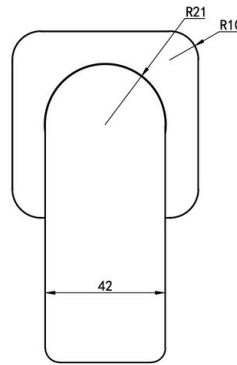

Product Information & Specifications

PRODUCT CODE: ASP6342

Aspire Nuovo Shower/Bath Mixer Brushed Nickel

WELS Rating	N/A
WELS Star Rating	N/A
WELS Registration	N/A
Features	<ul style="list-style-type: none"> • 304 Stainless Steel • Matte Brushed Finish • Kerox 35mm Cartridge • Universal Body Included