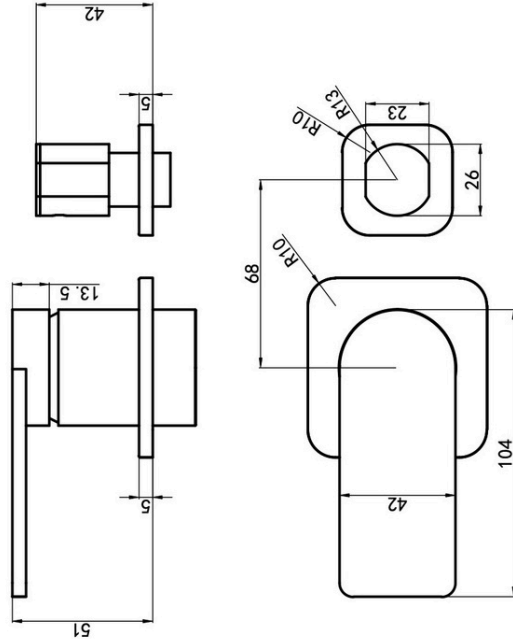

Product Information & Specifications

PRODUCT CODE: ASP6343

Aspire Air Shower/Bath Mixer Diverter (Seperate Plate) Brushed Nickel

WELS Rating	N/A
WELS Star Rating	N/A
WELS Registration	N/A
Features	• 304 Stainless Steel • Matte Brushed Finish • Kerox 35mm Cartridge • 1/4 Turn Ceramic Disc • Universal Body Included

Warranty details

This product is covered for 15 year warranty on the main body. 7 year replacement product or parts (ceramic cartridge, aerator and flexible hoses). This product must be installed by a licensed plumber and in accordance to AS/NZ 3500 Series Standards, failure to do so will void your warranty.

Warranty requirements

Please pay attention to the below details. Failure to do so will void your warranty:

- Do not use acid cleansers
- Do not use abrasive cleansers
- Do not use abrasive cloths

Maintenance instructions

- Rinse surface with warm water
- Dry with a soft cloth
- To remove surface marks, please use a neutral cleanser