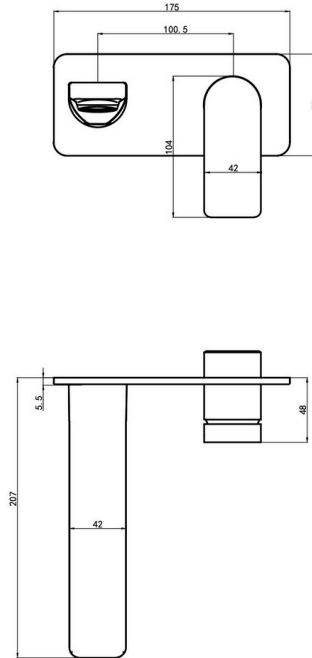

## Product Information & Specifications

PRODUCT CODE: ASP6344

### Aspire Nuovo Wall Basin/Bath Mixer & Plate Brushed Nickel

<b>WELS Rating</b>	5.5 L/Min
<b>WELS Star Rating</b>	5 Star
<b>WELS Registration</b>	T48676
<b>Features</b>	<ul style="list-style-type: none"> <li>• 304 Stainless Steel</li> <li>• Matte Brushed Finish</li> <li>• Kerox 35mm Cartridge</li> <li>• Universal Body Included</li> </ul>