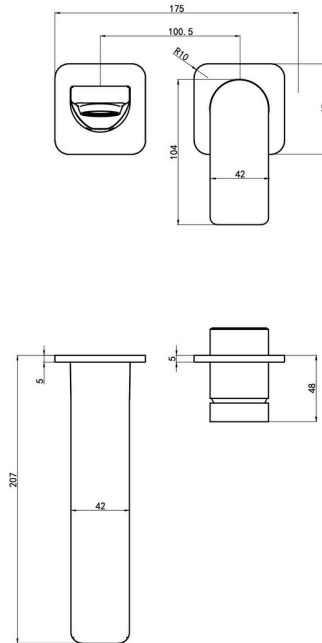

Product Information & Specifications

PRODUCT CODE: ASP6345

Aspire Nuovo Wall Basin/Bath Mixer (Seperate Plate) Brushed Nickel

WELS Rating 45.5 L/Min

WELS Star Rating 5 Star

WELS Registration T48676

- Features**
- 304 Stainless Steel
 - Matte Brushed Finish
 - Kerox 35mm Cartridge
 - Universal Body Included