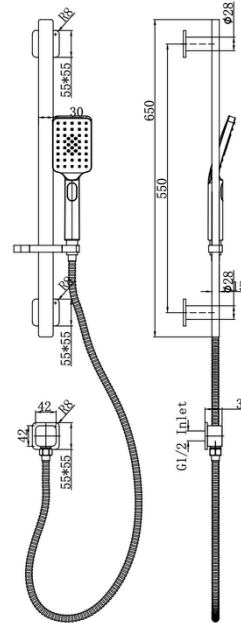

Product Information & Specifications

PRODUCT CODE: ASP6346

Aspire Nuovo Rail Shower (650mm Rail & Handshower) Brushed Nickel

| | |
|--------------------------|---|
| WELS Rating | 7L/Min |
| WELS Star Rating | 4 Star |
| WELS Registration | S47765 |
| Dimensions (mm) | W30mm x H650mm x D35mm |
| Features | <ul style="list-style-type: none"> • 304 Stainless Steel • Sliding Handpiece Dock • Multifunction Handpiece • Matte Brushed Finish • 3 Spray Functions |

Warranty details

This product is covered for 15 year warranty on the main body. 7 year replacement product or parts (ceramic cartridge, aerator and flexible hoses). This product must be installed by a licensed plumber and in accordance to AS/NZ 3500 Series Standards, failure to do so will void your warranty.