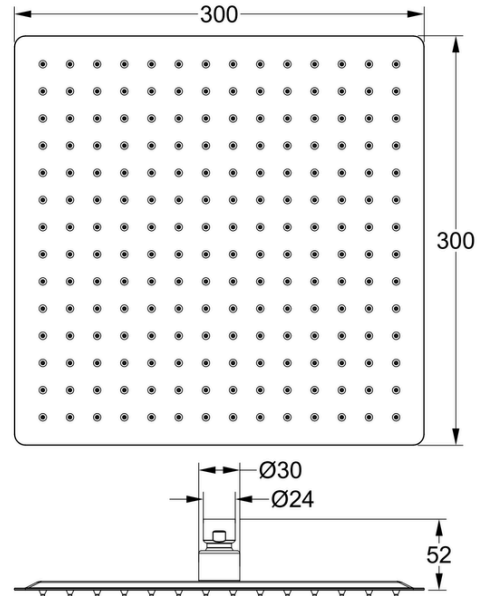

Product Information & Specifications

PRODUCT CODE: ASP6348

Aspire Nuovo 300mm Shower Head Brushed Nickel

WELS Rating	9L/Min
WELS Star Rating	3 Star
WELS Registration	S47560
Dimensions (mm)	W300mm x H52mm x D300mm
Features	<ul style="list-style-type: none"> • 304 Stainless Steel • Rainfall Shower Head • Matte Brushed Finish