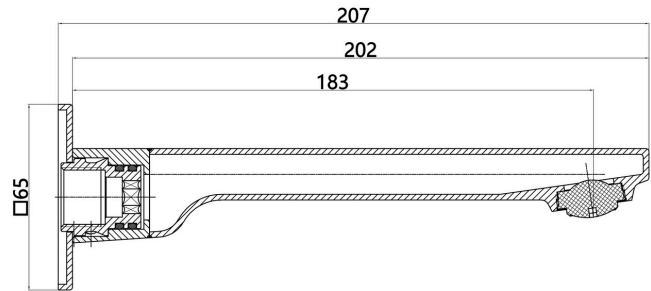

Product Information & Specifications

PRODUCT CODE: ASP6351

Aspire Nuovo 180mm Basin/Bath Outlet Brushed Nickel

WELS Rating	5 Star
WELS Star Rating	5L/Min
WELS Registration	T48678
Features	• 304 Stainless Steel • Matte Brushed Finish • Push to Fit

Warranty details

This product is covered for 15 year warranty on the main body. 7 year replacement product or parts (ceramic cartridge, aerator and flexible hoses). This product must be installed by a licensed plumber and in accordance to AS/NZ 3500 Series Standards, failure to do so will void your warranty.

Warranty requirements

Please pay attention to the below details. Failure to do so will void your warranty:

- Do not use acid cleansers
- Do not use abrasive cleansers
- Do not use abrasive cloths

Maintenance instructions

- Rinse surface with warm water
- Dry with a soft cloth
- To remove surface marks, please use a neutral cleanser