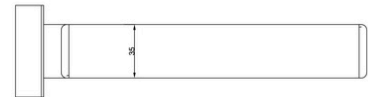

Product Information & Specifications

PRODUCT CODE: ASP6352

Aspire Nuovo 230mm Swivel Bath Outlet Brushed Nickel

WELS Rating N/A

WELS Star Rating N/A

WELS Registration N/A

- Features**
- 304 Stainless Steel
 - Matte Brushed Finish
 - Swivel Spout
 - Push to Fit