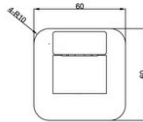

Product Information & Specifications

PRODUCT CODE: ASP6352

Aspire Nuovo 230mm Swivel Bath Outlet Brushed Nickel

WELS Rating N/A

WELS Star Rating N/A

WELS Registration N/A

- Features**
- 304 Stainless Steel
 - Matte Brushed Finish
 - Swivel Spout
 - Push to Fit