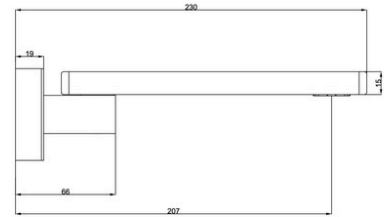

Product Information & Specifications

PRODUCT CODE: ASP6352

Aspire Nuovo 230mm Swivel Bath Outlet Brushed Nickel

WELS Rating N/A

WELS Star Rating N/A

WELS Registration N/A

- Features**
- 304 Stainless Steel
 - Matte Brushed Finish
 - Swivel Spout
 - Push to Fit