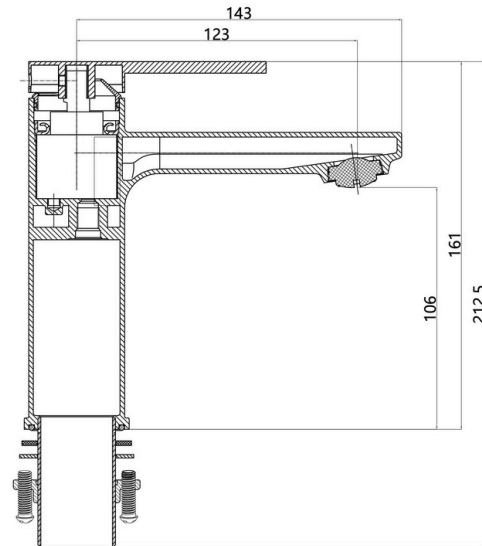

## Product Information & Specifications

PRODUCT CODE: ASP6353

### Aspire Nuovo Basin Mixer Brushed Brass

<b>WELS Rating</b>	5L/Min
<b>WELS Star Rating</b>	5 Star
<b>WELS Registration</b>	T48621
<b>Features</b>	<ul style="list-style-type: none"> <li>• 304 Stainless Steel</li> <li>• PVD Finish</li> <li>• Kerox 35mm Cartridge</li> </ul>