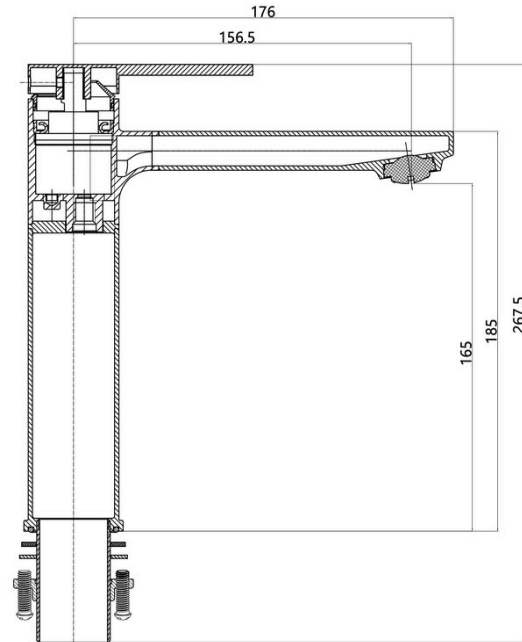

Product Information & Specifications

PRODUCT CODE: ASP6354

Aspire Nuovo Mid Basin Mixer Brushed Brass

WELS Rating	5L/Min
WELS Star Rating	5 Star
WELS Registration	T48621
Features	<ul style="list-style-type: none"> • 304 Stainless Steel • PVD Finish • Kerox 35mm Cartridge