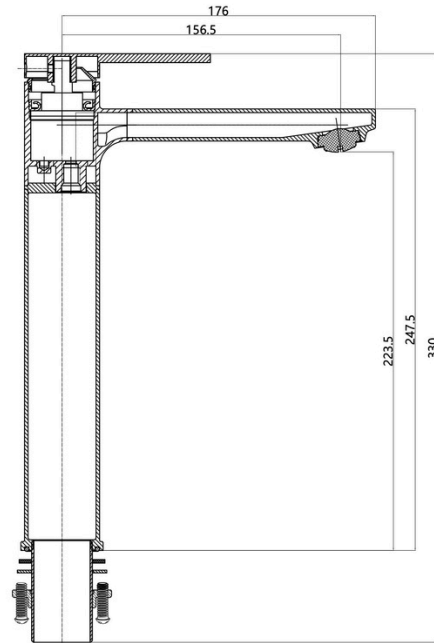

Product Information & Specifications

PRODUCT CODE: ASP6355

Aspire Nuovo Tall Basin Mixer Brushed Brass

WELS Rating	5L/Min
WELS Star Rating	5 Star
WELS Registration	T48621
Features	<ul style="list-style-type: none"> • 304 Stainless Steel • PVD Finish • Kerox 35mm Cartridge