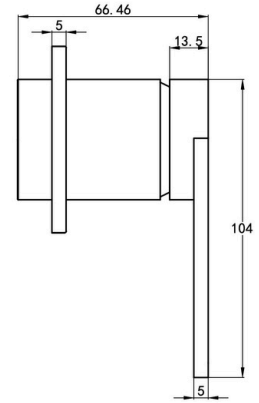

Product Information & Specifications

PRODUCT CODE: ASP6356

Aspire Nuovo Shower/Bath Mixer Brushed Brass

WELS Rating N/A

WELS Star Rating N/A

WELS Registration N/A

- Features**
- 304 Stainless Steel
 - PVD Finish
 - Kerox 35mm Cartridge
 - Universal Body Included