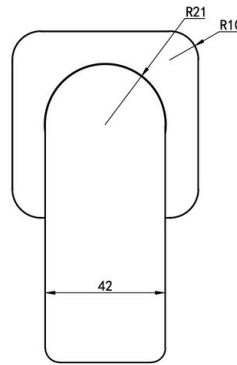

Product Information & Specifications

PRODUCT CODE: ASP6356

Aspire Nuovo Shower/Bath Mixer Brushed Brass

WELS Rating N/A

WELS Star Rating N/A

WELS Registration N/A

- Features**
- 304 Stainless Steel
 - PVD Finish
 - Kerox 35mm Cartridge
 - Universal Body Included