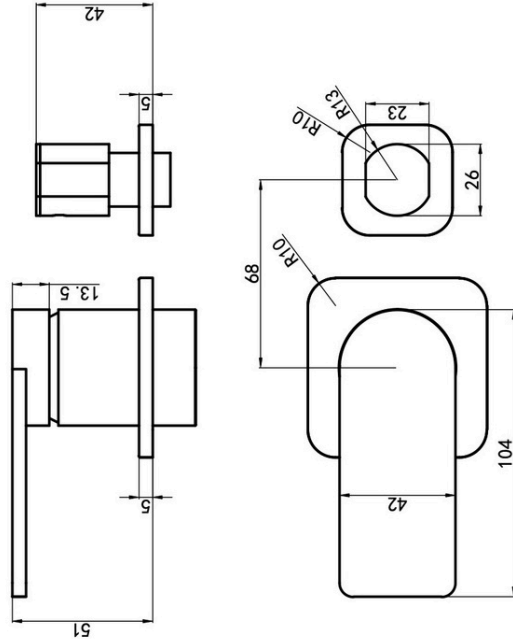

Product Information & Specifications

PRODUCT CODE: ASP6357

Aspire Nuovo Shower/Bath Mixer Diverter (Seperate Plate) Brushed Brass

WELS Rating	N/A
WELS Star Rating	N/A
WELS Registration	N/A
Features	<ul style="list-style-type: none"> • 304 Stainless Steel • PVD Finish • Kerox 35mm Cartridge • ¼ Turn Ceramic Disc • Universal Body Included

Warranty details

This product is covered for 15 year warranty on the main body. 7 year replacement product or parts (ceramic cartridge, aerator and flexible hoses). This product must be installed by a licensed plumber and in accordance to AS/NZ 3500 Series Standards, failure to do so will void your warranty.