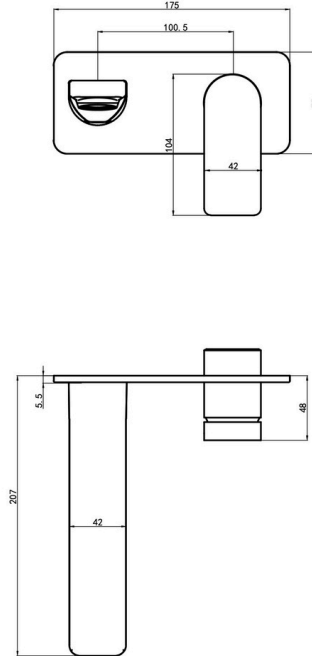

Product Information & Specifications

PRODUCT CODE: ASP6358

Aspire Nuovo Wall Basin/Bath Mixer & Plate Brushed Brass

WELS Rating	5.5 L/Min
WELS Star Rating	5 Star
WELS Registration	T48676
Features	<ul style="list-style-type: none"> • 304 Stainless Steel • PVD Finish • Kerox 35mm Cartridge • Universal Body Included