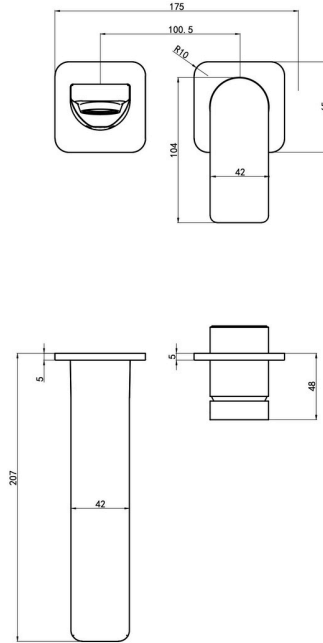

Product Information & Specifications

PRODUCT CODE: ASP6359

Aspire Nuovo Wall Basin/Bath Mixer (Seperate Plate) Brushed Brass

WELS Rating	5.5 L/Min
WELS Star Rating	5 Star
WELS Registration	T48676
Features	• 304 Stainless Steel • PVD Finish • Kerox 35mm Cartridge • Universal Body Included

Warranty details

This product is covered for 15 year warranty on the main body. 7 year replacement product or parts (ceramic cartridge, aerator and flexible hoses). This product must be installed by a licensed plumber and in accordance to AS/NZ 3500 Series Standards, failure to do so will void your warranty.

Warranty requirements

Please pay attention to the below details. Failure to do so will void your warranty:

- Do not use acid cleansers
- Do not use abrasive cleansers
- Do not use abrasive cloths

Maintenance instructions

- Rinse surface with warm water
- Dry with a soft cloth
- To remove surface marks, please use a neutral cleanser