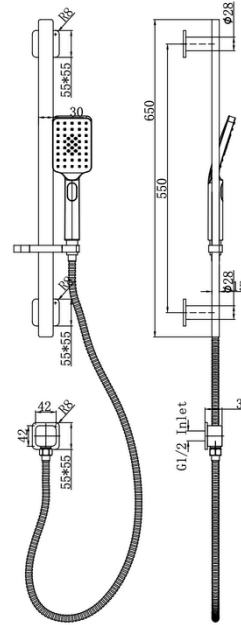

Product Information & Specifications

PRODUCT CODE: ASP6360

Aspire Nuovo Rail Shower (650mm Rail & Handshower) Brushed Brass

WELS Rating	7L/Min
WELS Star Rating	4 Star
WELS Registration	S47765
Dimensions (mm)	W30mm x H650mm x D35mm
Features	<ul style="list-style-type: none"> • 304 Stainless Steel • Sliding Handpiece Dock • Multifunction Handpiece • PVD Finish • 3 Spray Functions

Warranty details

This product is covered for 15 year warranty on the main body. 7 year replacement product or parts (ceramic cartridge, aerator and flexible hoses). This product must be installed by a licensed plumber and in accordance to AS/NZ 3500 Series Standards, failure to do so will void your warranty.