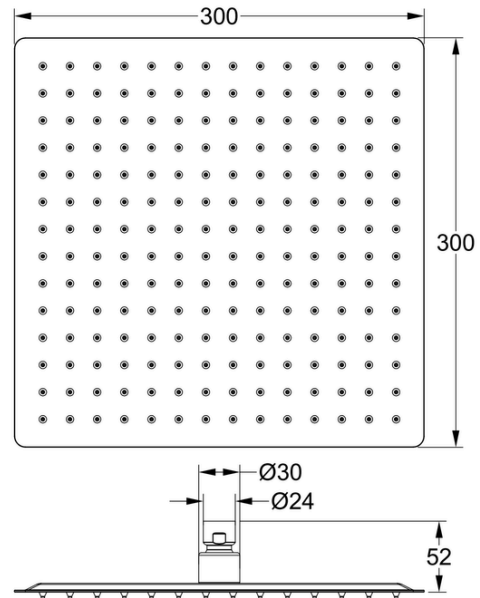

Product Information & Specifications

PRODUCT CODE: ASP6362

Aspire Nuovo 300mm Shower Head Brushed Brass

WELS Rating	9L/Min
WELS Star Rating	3 Star
WELS Registration	S47560
Dimensions (mm)	W300mm x H52mm x D300mm
Features	<ul style="list-style-type: none"> • 304 Stainless Steel • Rainfall Shower Head • PVD Finish