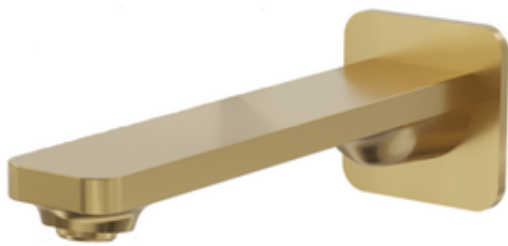

Product Information & Specifications

PRODUCT CODE: ASP6365

Aspire Nuovo 180mm Basin/Bath Outlet Brushed Brass

WELS Rating	5 Star
WELS Star Rating	5L/Min
WELS Registration	T48678
Features	• 304 Stainless Steel • PVD Finish • Push to Fit

Warranty details

This product is covered for 15 year warranty on the main body. 7 year replacement product or parts (ceramic cartridge, aerator and flexible hoses). This product must be installed by a licensed plumber and in accordance to AS/NZ 3500 Series Standards, failure to do so will void your warranty.

Warranty requirements

Please pay attention to the below details. Failure to do so will void your warranty:

- Do not use acid cleansers
- Do not use abrasive cleansers
- Do not use abrasive cloths

Maintenance instructions

- Rinse surface with warm water
- Dry with a soft cloth
- To remove surface marks, please use a neutral cleanser