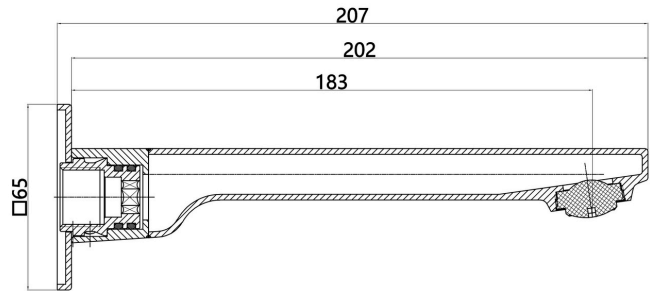

Product Information & Specifications

PRODUCT CODE: ASP6365

Aspire Nuovo 180mm Basin/Bath Outlet Brushed Brass

WELS Rating	5 Star
WELS Star Rating	5L/Min
WELS Registration	T48678
Features	• 304 Stainless Steel • PVD Finish • Push to Fit

Warranty details

This product is covered for 15 year warranty on the main body. 7 year replacement product or parts (ceramic cartridge, aerator and flexible hoses). This product must be installed by a licensed plumber and in accordance to AS/NZ 3500 Series Standards, failure to do so will void your warranty.

Warranty requirements

Please pay attention to the below details. Failure to do so will void your warranty:

- Do not use acid cleansers
- Do not use abrasive cleansers
- Do not use abrasive cloths

Maintenance instructions

- Rinse surface with warm water
- Dry with a soft cloth
- To remove surface marks, please use a neutral cleanser