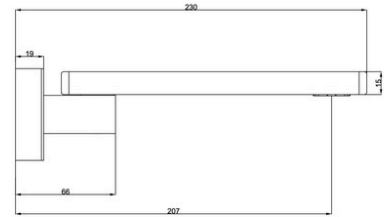

Product Information & Specifications

PRODUCT CODE: ASP6366

Aspire Nuovo 230mm Swivel Bath Outlet Brushed Brass

WELS Rating N/A

WELS Star Rating N/A

WELS Registration N/A

- Features**
- 304 Stainless Steel
 - PVD Finish
 - Swivel Spout
 - Push to Fit