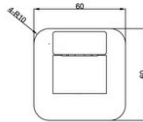

Product Information & Specifications

PRODUCT CODE: ASP6366

Aspire Nuovo 230mm Swivel Bath Outlet Brushed Brass

WELS Rating N/A

WELS Star Rating N/A

WELS Registration N/A

- Features**
- 304 Stainless Steel
 - PVD Finish
 - Swivel Spout
 - Push to Fit