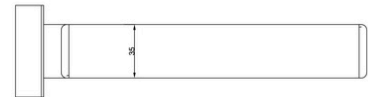

Product Information & Specifications

PRODUCT CODE: ASP6366

Aspire Nuovo 230mm Swivel Bath Outlet Brushed Brass

WELS Rating N/A

WELS Star Rating N/A

WELS Registration N/A

- Features**
- 304 Stainless Steel
 - PVD Finish
 - Swivel Spout
 - Push to Fit