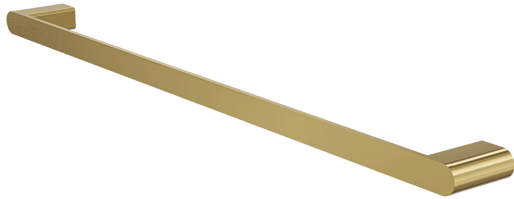

## Product Information & Specifications

PRODUCT CODE: ASP6382

### Aspire Nuovoair 700mm Single Towel Rail Brushed Brass (Matches Aspire Air & Nuovo)

**Dimensions (mm)** W700mm x H25.5mm x D65mm

- Features**
- Domestic Use
  - 304 Stainless Steel
  - PVD Finish