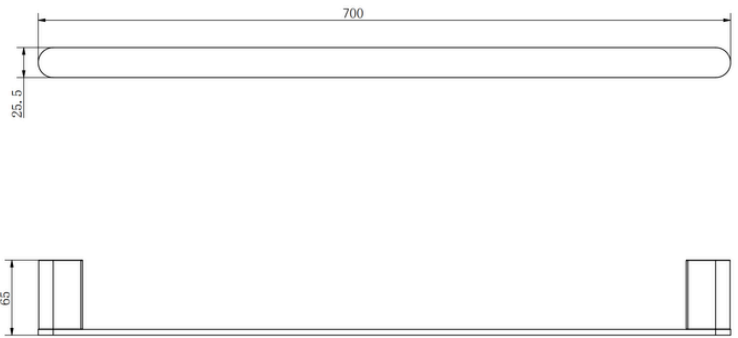

Product Information & Specifications

PRODUCT CODE: ASP6382

Aspire Nuovoair 700mm Single Towel Rail Brushed Brass (Matches Aspire Air & Nuovo)

Dimensions (mm) W700mm x H25.5mm x D65mm

1. **Features**
2. Domestic Use
   - 304 Stainless Steel
   - PVD Finish

Warranty details

This product is covered for 15 year warranty on the main body. 7 year replacement product or parts (ceramic cartridge, aerator and flexible hoses). This product must be installed by a licensed plumber and in accordance to AS/NZ 3500 Series Standards, failure to do so will void your warranty.

Warranty requirements

Please pay attention to the below details. Failure to do so will void your warranty:

- Do not use acid cleansers
- Do not use abrasive cleansers
- Do not use abrasive cloths

Maintenance instructions

- Rinse surface with warm water
- Dry with a soft cloth
- To remove surface marks, please use a neutral cleanser