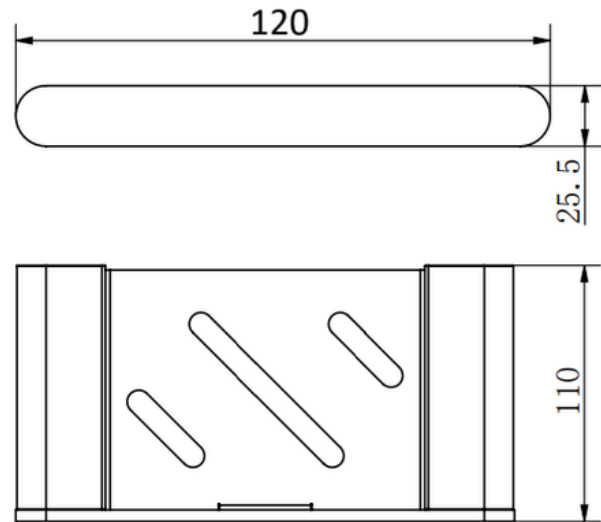

Product Information & Specifications

PRODUCT CODE: ASP6384

Aspire Nuovoair Metal Soap Shelf Brushed Brass (Matches Aspire Air & Nuovo)

Dimensions (mm) W120mm x H25.5mm x D110mm

- Features**
- Domestic Use
 - 304 Stainless Steel
 - PVD Finish