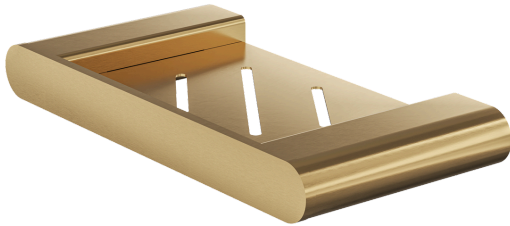

Product Information & Specifications

PRODUCT CODE: ASP6384

Aspire Nuovoair Metal Soap Shelf Brushed Brass (Matches Aspire Air & Nuovo)

Dimensions (mm) W120mm x H25.5mm x D110mm

- Features**
- Domestic Use
 - 304 Stainless Steel
 - PVD Finish