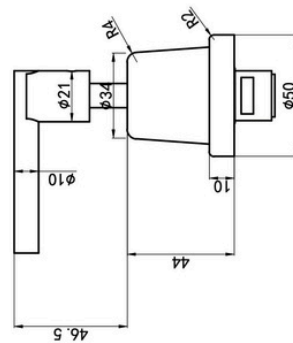

Product Information & Specifications

PRODUCT CODE: ASP6389

Aspire Air Lever Handle Wall Top Assemblies Brushed Nickel

WELS Rating N/A

WELS Star Rating N/A

WELS Registration N/A

- Features**
- 304 Stainless Steel
 - Matte Brushed Finish
 - 1/4 Turn Ceramic Disc