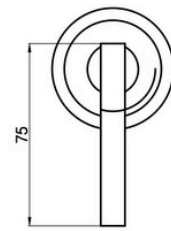

Product Information & Specifications

PRODUCT CODE: ASP6389

Aspire Air Lever Handle Wall Top Assemblies Brushed Nickel

WELS Rating N/A

WELS Star Rating N/A

WELS Registration N/A

- Features**
- 304 Stainless Steel
 - Matte Brushed Finish
 - 1/4 Turn Ceramic Disc