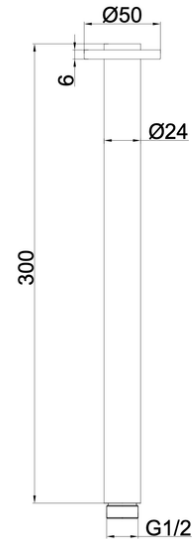

Product Information & Specifications

PRODUCT CODE: ASP6391

Aspire Air 300mm Shower Ceiling Arm Brushed Brass

WELS Rating	N/A
WELS Star Rating	N/A
WELS Registration	N/A
Dimensions (mm)	W50mm x H300mm x D50mm
Features	<ul style="list-style-type: none"> • 304 Stainless Steel • Ceiling Arm • PVD Finish