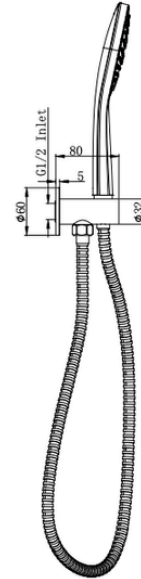

Product Information & Specifications

PRODUCT CODE: ASP6395

Aspire Air WOB (Swivel Wall Bracket and Hand Shower) Brushed Nickel

WELS Rating	7L/Min
WELS Star Rating	4 Star
WELS Registration	S47506
Dimensions (mm)	W60mm x H60mm x D80mm
Features	<ul style="list-style-type: none"> • 304 Stainless Steel • Multifunction Handpiece • 3 Spray Functions • Swivel Bracket • Matte Brushed Finish

Warranty details

This product is covered for 15 year warranty on the main body. 7 year replacement product or parts (ceramic cartridge, aerator and flexible hoses). This product must be installed by a licensed plumber and in accordance to AS/NZ 3500 Series Standards, failure to do so will void your warranty.