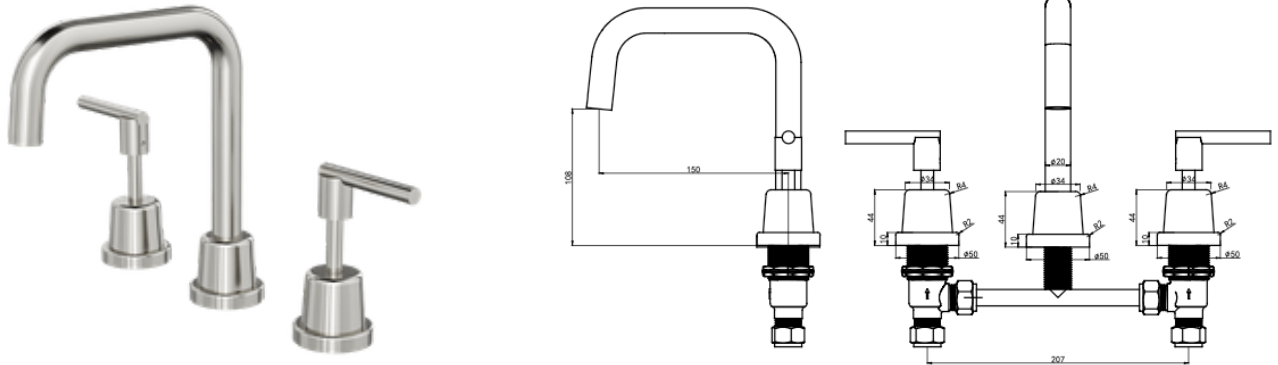

Product Information & Specifications

PRODUCT CODE: ASP6398

Aspire Air Lever Handle 3-Piece Basin Set Brushed Nickel

WELS Rating	5 Star
WELS Star Rating	5.5L/Min
WELS Registration	T48680
Features	<ul style="list-style-type: none"> • 304 Stainless Steel • Matte Brushed Finish • 1/4 Turn Ceramic Disc

Warranty details

This product is covered for 15 year warranty on the main body. 7 year replacement product or parts (ceramic cartridge, aerator and flexible hoses). This product must be installed by a licensed plumber and in accordance to AS/NZ 3500 Series Standards, failure to do so will void your warranty.