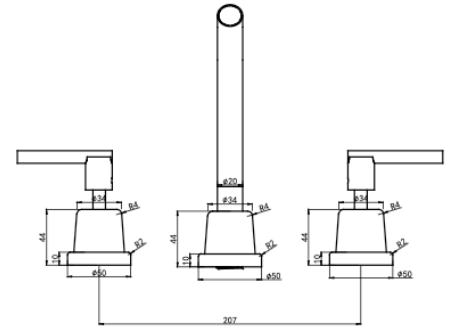

Product Information & Specifications

PRODUCT CODE: ASP6400

Aspire Air Lever Handle 3-Piece Basin/Bath Set Brushed Brass

WELS Rating	5 Star
WELS Star Rating	5.5L/Min
WELS Registration	T48677
Features	<ul style="list-style-type: none"> • 304 Stainless Steel • PVD Finish • 1/4 Turn Ceramic Disc