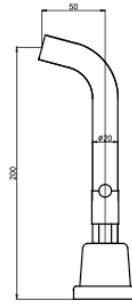

Product Information & Specifications

PRODUCT CODE: ASP6400

Aspire Air Lever Handle 3-Piece Basin/Bath Set Brushed Brass

WELS Rating	5 Star
WELS Star Rating	5.5L/Min
WELS Registration	T48677
Features	<ul style="list-style-type: none"> • 304 Stainless Steel • PVD Finish • 1/4 Turn Ceramic Disc