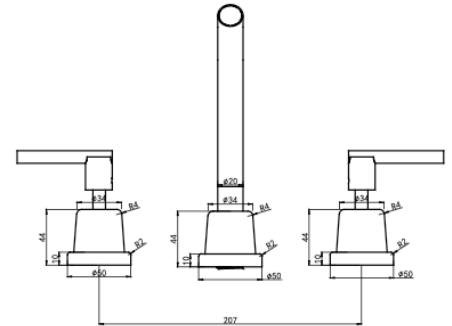

Product Information & Specifications

PRODUCT CODE: ASP6401

Aspire Air Lever Handle 3-Piece Basin/Bath Set Brushed Nickel

WELS Rating	5 Star
WELS Star Rating	5.5L/Min
WELS Registration	T48677
Features	<ul style="list-style-type: none"> • 304 Stainless Steel • Matte Brushed Finish • 1/4 Turn Ceramic Disc