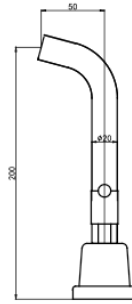

Product Information & Specifications

PRODUCT CODE: ASP6401

Aspire Air Lever Handle 3-Piece Basin/Bath Set Brushed Nickel

WELS Rating	5 Star
WELS Star Rating	5.5L/Min
WELS Registration	T48677
Features	<ul style="list-style-type: none"> • 304 Stainless Steel • Matte Brushed Finish • 1/4 Turn Ceramic Disc