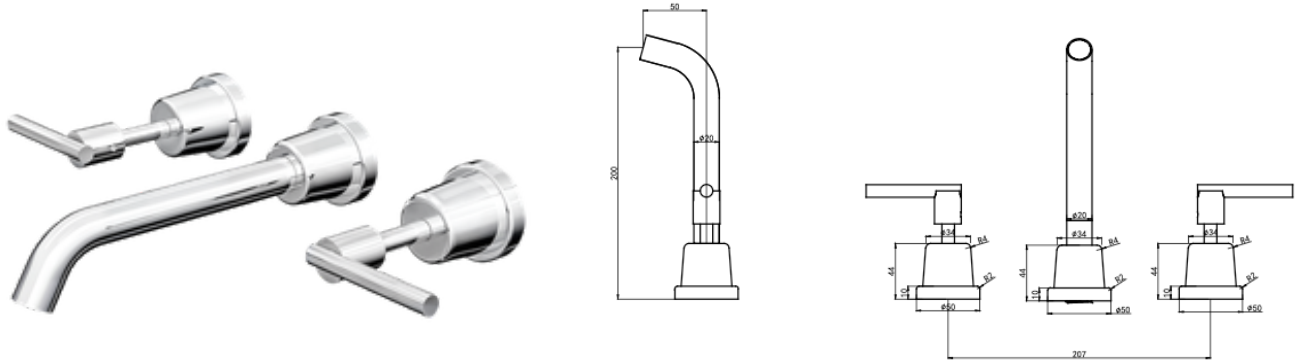

Product Information & Specifications

PRODUCT CODE: ASP6402

Aspire Air Lever Handle 3-Piece Basin/Bath Set Chrome

WELS Rating	5 Star
WELS Star Rating	5.5L/Min
WELS Registration	T48677
Features	<ul style="list-style-type: none"> • 304 Stainless Steel • Chrome Finish • 1/4 Turn Ceramic Disc

Warranty details

This product is covered for 15 year warranty on the main body. 7 year replacement product or parts (ceramic cartridge, aerator and flexible hoses). This product must be installed by a licensed plumber and in accordance to AS/NZ 3500 Series Standards, failure to do so will void your warranty.