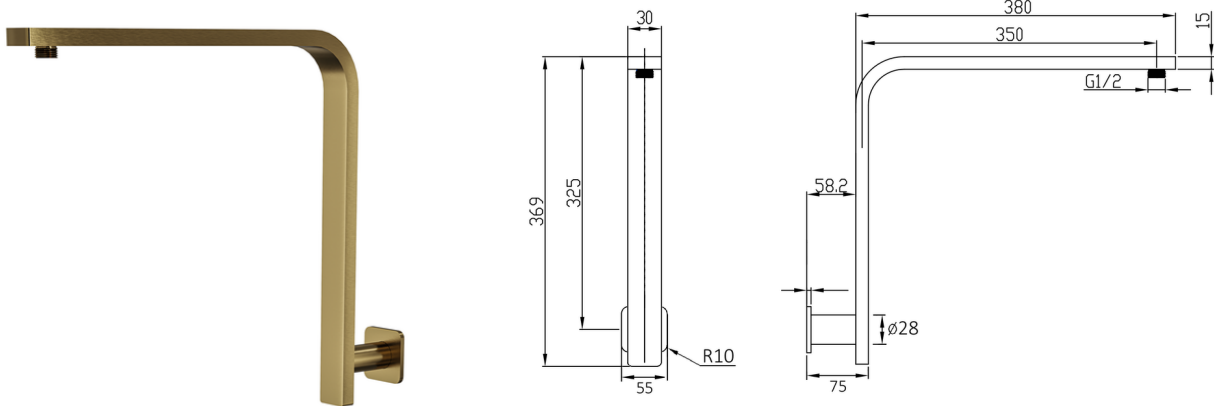

Product Information & Specifications

PRODUCT CODE: ASP6403

Aspire Nuovo 400mm Upswept Shower Arm Brushed Brass

WELS Rating	N/A
WELS Star Rating	N/A
WELS Registration	N/A
Dimensions (mm)	W55mm x H369mm x D455mm
Features	<ul style="list-style-type: none"> • 304 Stainless Steel • Upswept Arm • PVD Finish