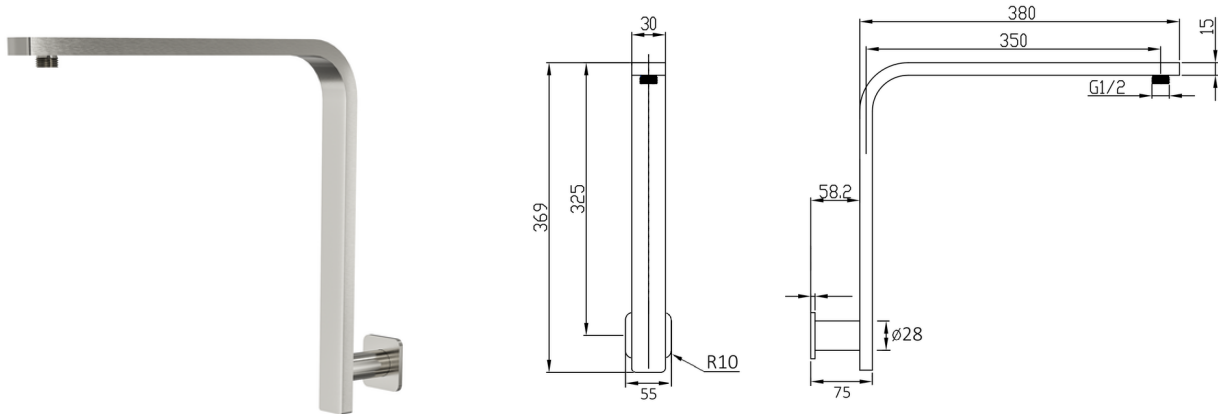

Product Information & Specifications

PRODUCT CODE: ASP6404

Aspire Nuovo 400mm Upswept Shower Arm Brushed Nickel

WELS Rating	N/A
WELS Star Rating	N/A
WELS Registration	N/A
Dimensions (mm)	W55mm x H369mm x D455mm
Features	<ul style="list-style-type: none"> • 304 Stainless Steel • Upswept Arm • Matte Brushed Finish

Warranty details

This product is covered for 15 year warranty on the main body. 7 year replacement product or parts (ceramic cartridge, aerator and flexible hoses). This product must be installed by a licensed plumber and in accordance to AS/NZ 3500 Series Standards, failure to do so will void your warranty.