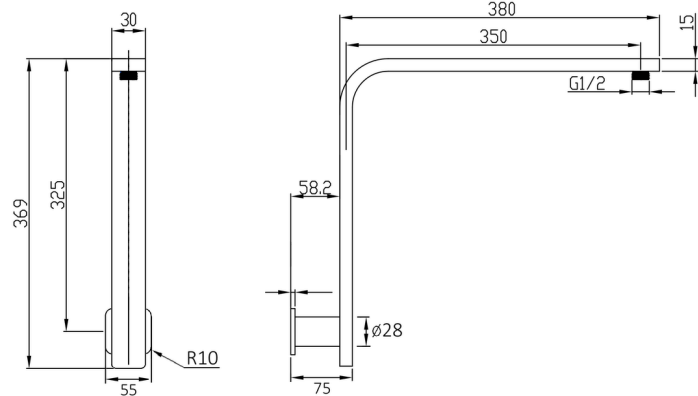

Product Information & Specifications

PRODUCT CODE: ASP6405

Aspire Nuovo 400mm Upswept Shower Arm Chrome

WELS Rating	N/A
WELS Star Rating	N/A
WELS Registration	N/A
Dimensions (mm)	W55mm x H369mm x D455mm
Features	<ul style="list-style-type: none"> • 304 Stainless Steel • Upswept Arm • Chrome Finish