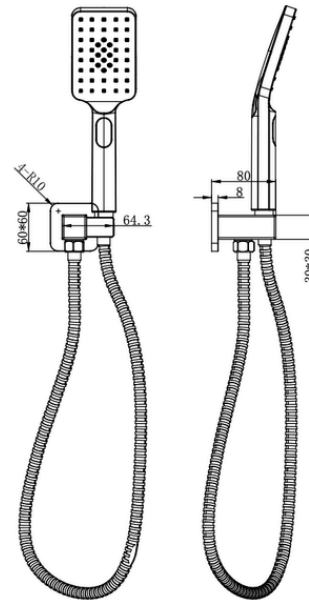

## Product Information & Specifications

PRODUCT CODE: ASP6407

### Aspire Nuovo WOB (Swivel Wall Bracket and Hand Shower) Brushed Nickel

<b>WELS Rating</b>	7L/Min
<b>WELS Star Rating</b>	4 Star
<b>WELS Registration</b>	S47766
<b>Dimensions (mm)</b>	W60mm x H60mm x D80mm
<b>Features</b>	<ul style="list-style-type: none"> <li>• 304 Stainless Steel</li> <li>• Multifunction Handpiece</li> <li>• 3 Spray Functions</li> <li>• Swivel Bracket</li> <li>• Matte Brushed Finish</li> </ul>

### Warranty details

This product is covered for 15 year warranty on the main body. 7 year replacement product or parts (ceramic cartridge, aerator and flexible hoses). This product must be installed by a licensed plumber and in accordance to AS/NZ 3500 Series Standards, failure to do so will void your warranty.