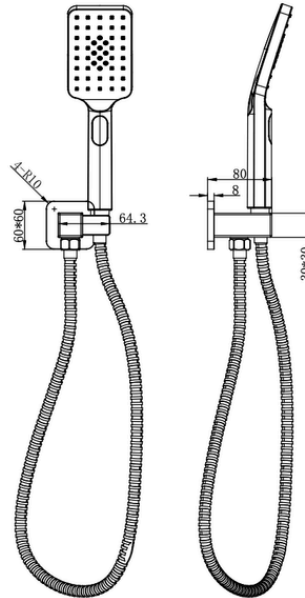

## Product Information & Specifications

PRODUCT CODE: ASP6408

### Aspire Nuovo WOB (Swivel Wall Bracket and Hand Shower) Chrome

<b>WELS Rating</b>	7L/Min
<b>WELS Star Rating</b>	4 Star
<b>WELS Registration</b>	S47766
<b>Dimensions (mm)</b>	W60mm x H60mm x D80mm
<b>Features</b>	<ul style="list-style-type: none"> <li>• 304 Stainless Steel</li> <li>• Multifunction Handpiece</li> <li>• 3 Spray Functions</li> <li>• Swivel Bracket</li> <li>• Chrome Finish</li> </ul>