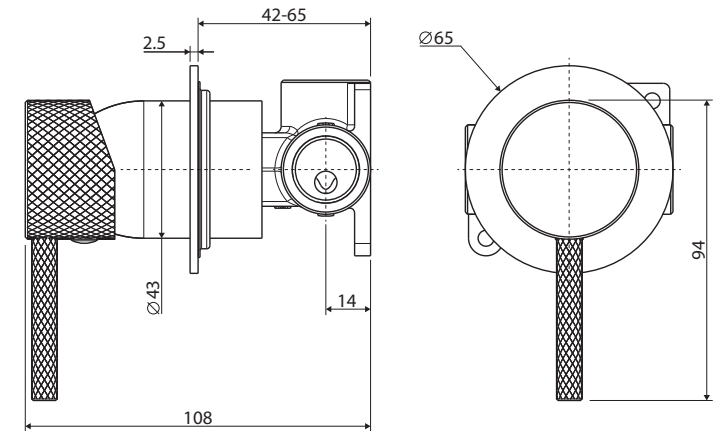

### SMALL ROUND PLATE

#### Features

- Unique industrial cross-hatched handle
- Designed for shower and bath
- Made from solid brass
- High quality European cartridge (35 mm)

**Please note:** This product may have a visible Fienza or Watermark logo.

We aim to ensure that specifications are correct at the time of publication. All measurements are shown in millimetres. Always use measurements of actual product received for final specification as the technical drawing may contain differences. Due to printing limitations, physical colour may vary from the image shown. Fienza reserves the right to make modifications without prior notice.