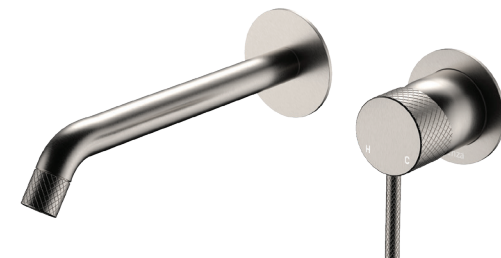

Axle®

BASIN/BATH WALL MIXER SET

ROUND PLATES
200MM OUTLET

Features

WELS 5 Star rated, 5L/min when installed over basin

- Unique industrial cross-hatched handle and spout
- Designed for basin and bath
- Free flow aerator included for bath installation
- Made from solid brass
- High quality European cartridge (35 mm)

Please note: This product may have a visible Fienza or Watermark logo.

Available in

- | | | |
|---|---|--|
|  |  |  |
| Electroplated
Chrome
231104-200 | Electroplated
Matte Black
231104B-200 | PVD
Brushed Nickel
231104BN-200 |
|  |  | |
| PVD
Gun Metal
231104GM-200 | PVD
Urban Brass
231104UB-200 | |