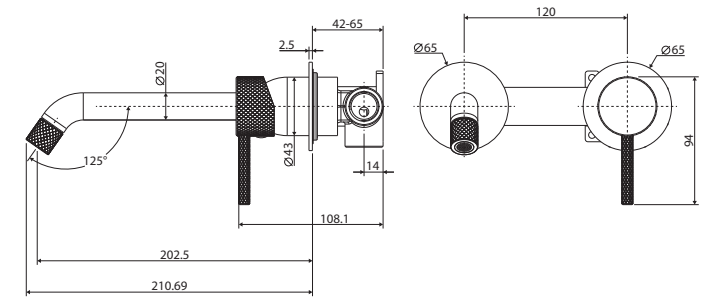

Axle®

BASIN/BATH WALL MIXER SET

ROUND PLATES
200MM OUTLET

Features

WELS 5 Star rated, 5L/min when installed over basin

- Unique industrial cross-hatched handle and spout
- Designed for basin and bath
- Free flow aerator included for bath installation
- Made from solid brass
- High quality European cartridge (35 mm)

Please note: This product may have a visible Fienza or Watermark logo.

Available in

Electroplated Chrome 231104-200	Electroplated Matte Black 231104B-200	PVD Brushed Nickel 231104BN-200
PVD Gun Metal 231104GM-200	PVD Urban Brass 231104UB-200	

Cleaning & Care

- Regularly clean with mild soapy water using a microfibre cloth.
- In highly polluted or coastal locations, we recommend cleaning 2-3 times per week.
- Do not use harsh detergents, bleach, cream cleaners or citrus based cleaners. These substances are abrasive and will damage the surface.
- Do not use undue pressure and wipe in one direction only.

We aim to ensure that specifications are correct at the time of publication. All measurements are shown in millimetres. Always use measurements of actual product received for final specification as the technical drawing may contain differences. Due to printing limitations, physical colour may vary from the image shown. Fienza reserves the right to make modifications without prior notice.