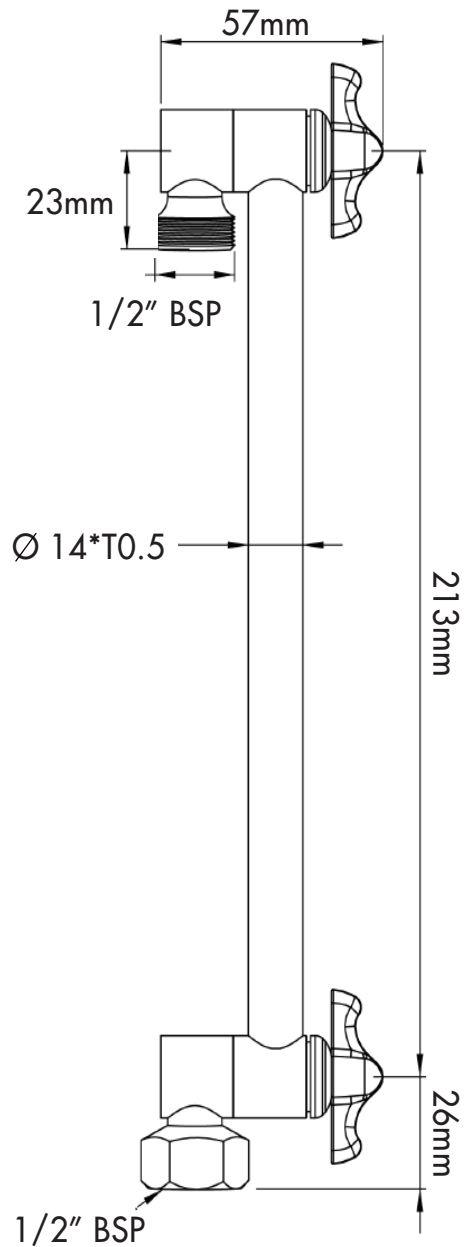

BAKARA SMALL RECT. SHOWER HEAD

D10011

DISTRIBUTED BY COLLIS REAL SHOWERS

5/10 MIRRA COURT, BUNDOORA VIC. 3083

EMAIL: sales@collisrealshowers.com.au PHONE: 03 94573130

www.collisrealshowers.com.au

ALL DIRECTIONAL ARM

ADA8

DISTRIBUTED BY COLLIS REAL SHOWERS

5/10 MIRRA COURT, BUNDOORA VIC. 3083

EMAIL: sales@collisrealshowers.com.au PHONE: 03 94573130

www.collisrealshowers.com.au