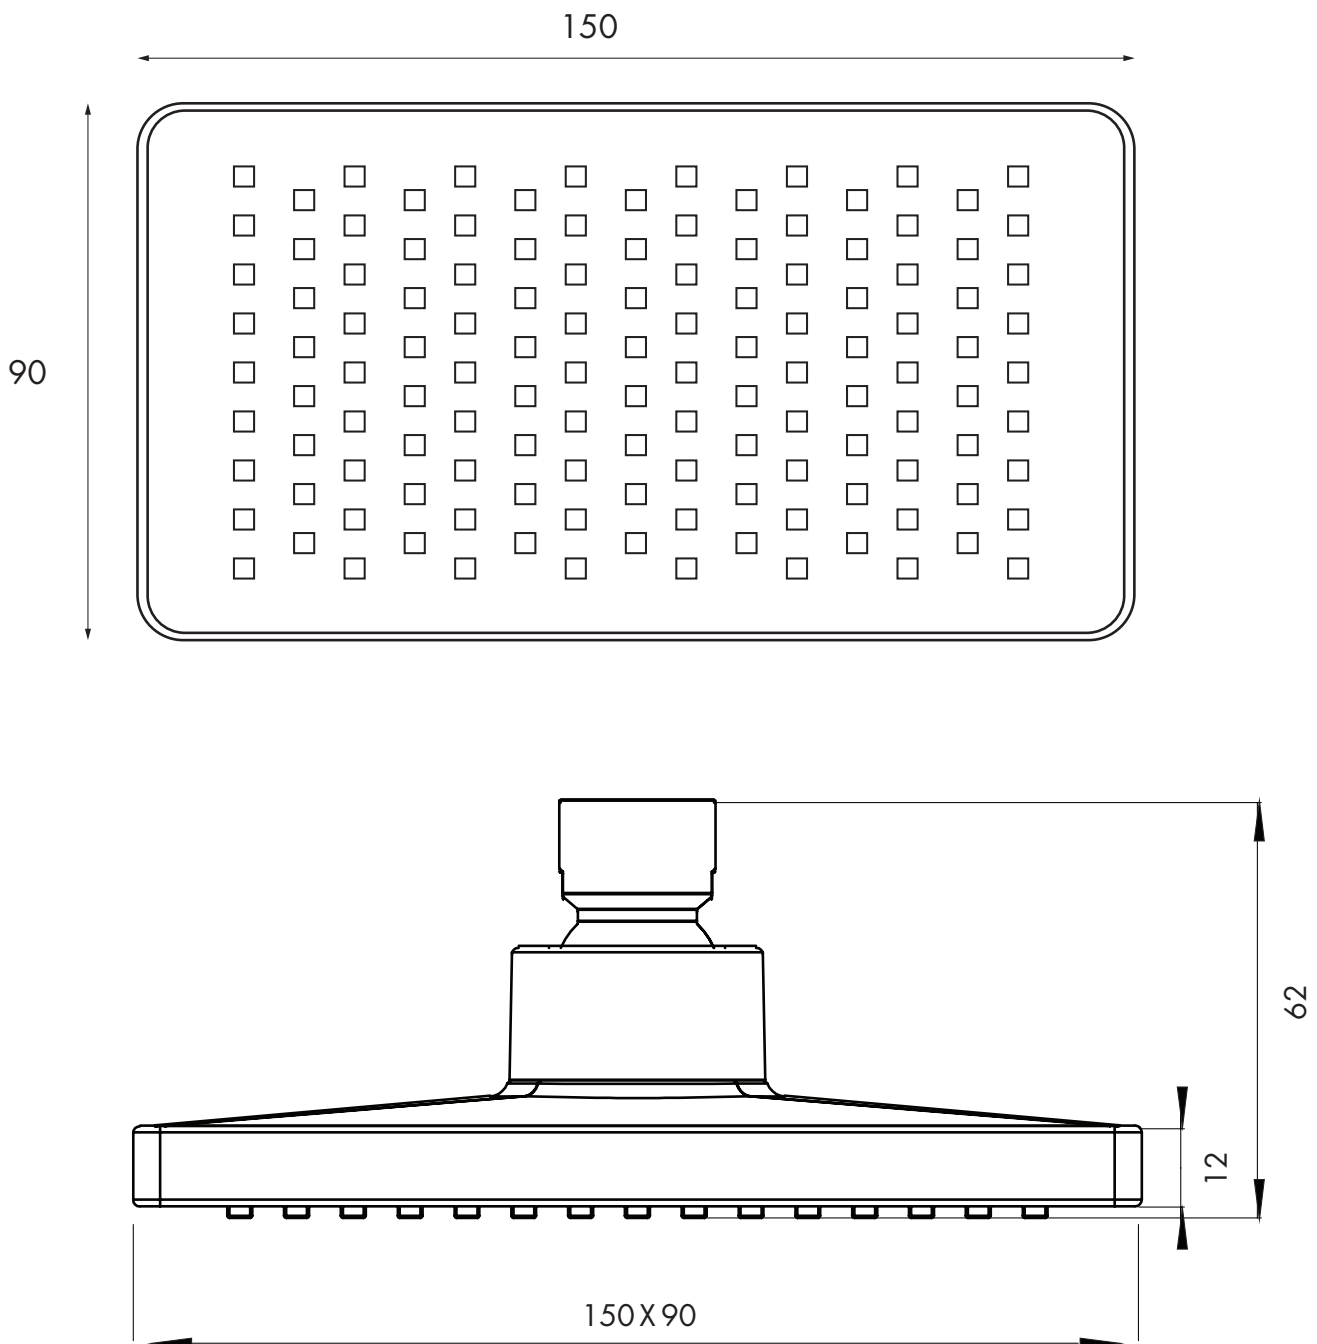

BAKARA SMALL RECT. SHOWER HEAD

D10011

DISTRIBUTED BY COLLIS REAL SHOWERS

5/10 MIRRA COURT, BUNDOORA VIC. 3083

EMAIL: sales@collisrealshowers.com.au PHONE: 03 94573130

www.collisrealshowers.com.au

ALL DIRECTIONAL ARM