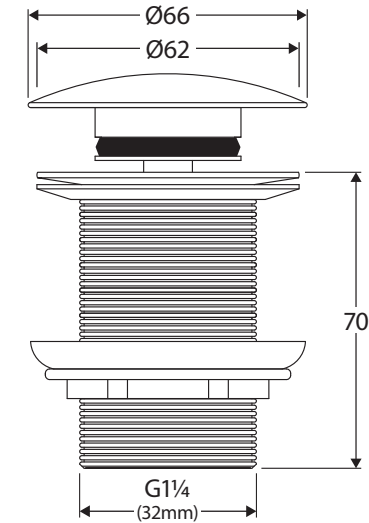

Pop-Up

BASIN WASTE

CERAMIC CAP,
32 MM NON-OVERFLOW

Features

- Vitreous china cap
- Pop-up/pop-down mechanism
- Non-overflow
- Suits 32 mm outlet

Gloss White
WAS81

Matte White
WAS59MW

Matte Khaki
WAS59MK

We aim to ensure that specifications are correct at the time of publication. All measurements are shown in millimetres. Always use measurements of actual product received for final specification as the technical drawing may contain differences. Due to printing limitations, physical colour may vary from the image shown. Fienza reserves the right to make modifications without prior notice.