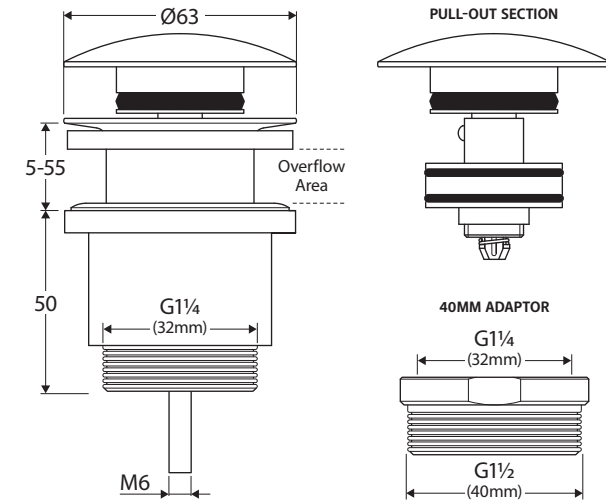

Universal POP-UP/PULL-OUT CONCRETE BASIN WASTE

Features

- Designed for use with basins only
- Concrete cap with food-grade nano sealant
- Entire top section pulls out for easy cleaning and draining
- Convertible for use with or without an overflow (overflow adjusted by centre screw)
- Suits 32 mm or 40 mm outlet (40 mm uses nut adaptor)

We aim to ensure that specifications are correct at the time of publication. All measurements are shown in millimetres. Always use measurements of actual product received for final specification as the technical drawing may contain differences. Due to printing limitations, physical colour may vary from the image shown. Fienza reserves the right to make modifications without prior notice.