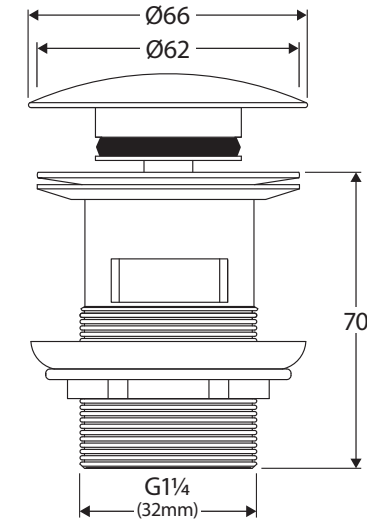

Pop-Up

BASIN WASTE

SOLID SURFACE CAP,
32 MM WITH OVERFLOW

Features

- Solid surface cap
- Pop-up/pop-down mechanism
- Built-in overflow
- Suits 32 mm outlet

Available in

Matte White
WAS58W

Matte Black
WAS58B

We aim to ensure that specifications are correct at the time of publication. All measurements are shown in millimetres. Always use measurements of actual product received for final specification as the technical drawing may contain differences. Due to printing limitations, physical colour may vary from the image shown. Fienza reserves the right to make modifications without prior notice.