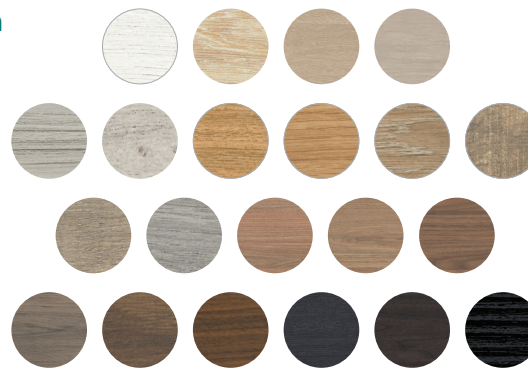

Available in

Over 20 finishes
CR90FR

Cleaning & Care

- Regularly clean with mild soapy water using a clean, soft cloth.
- Do not use harsh detergents, bleach, abrasive cleaners or cream/wax cleaners. These substances can result in scratches and/or deposit build-ups that will affect the appearance.
- Avoid placing hot objects, such as hair straighteners, on any surface as these will cause discolouration and marking.
- Spills of hair dye, after-shave lotion, nail polish and remover, aerosol spray and other harsh chemicals should be removed immediately to prevent damage and discolouration. Clean immediately with mild soapy water using a clean, soft cloth.

We aim to ensure that specifications are correct at the time of publication. All measurements are shown in millimetres. For MDF cabinetry, please allow +/- 5 mm tolerance per 1000 mm for manufacturing variance in straightness. Always use measurements of actual product received for final specification as the technical drawing may contain differences. Due to printing limitations, physical colour may vary from the image shown. Fienza reserves the right to make modifications without prior notice.