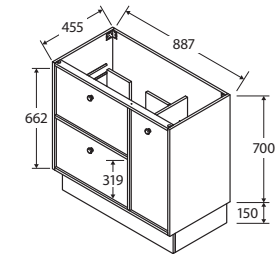

Cierra

900MM FULL DEPTH FLOOR STANDING CABINET LEFT BOWL

- Select from over 20 woodgrain cabinet finishes
- Vertical woodgrain direction
- 'Confident close' drawer damping system combines smooth, fast closing with late deceleration to provide a quiet landing on close
- Full extension runners allow easy access to the full depth of the drawer
- Floor standing
- Full depth (suits 465 mm tops)
- Two drawers and one door
- Left offset basin position
- Requires handles (included in price)
- Made in Australia with FSC certified, E0 board

Please note: Undermount basins are not compatible with this cabinet.