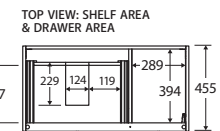

Cierra

900MM FULL DEPTH FLOOR STANDING CABINET LEFT BOWL

- Select from over 20 woodgrain cabinet finishes
- Vertical woodgrain direction
- 'Confident close' drawer damping system combines smooth, fast closing with late deceleration to provide a quiet landing on close
- Full extension runners allow easy access to the full depth of the drawer
- Floor standing
- Full depth (suits 465 mm tops)
- Two drawers and one door
- Left offset basin position
- Requires handles (included in price)
- Made in Australia with FSC certified, E0 board

Please note: Undermount basins are not compatible with this cabinet.