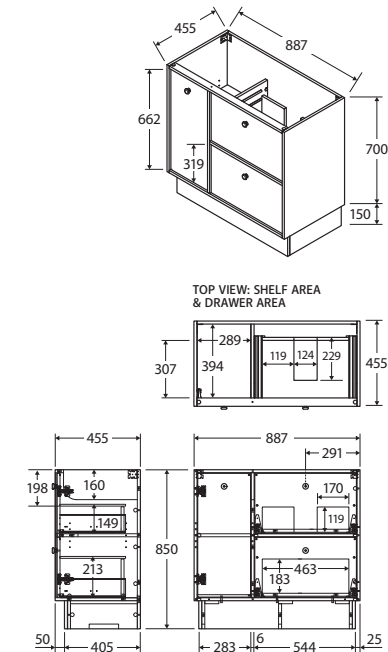

Cierra

900MM FULL DEPTH FLOOR STANDING CABINET RIGHT BOWL

- Select from over 20 woodgrain cabinet finishes
- Vertical woodgrain direction
- 'Confident close' drawer damping system combines smooth, fast closing with late deceleration to provide a quiet landing on close
- Full extension runners allow easy access to the full depth of the drawer
- Floor standing
- Full depth (suits 465 mm tops)
- Two drawers and one door
- Right offset basin position
- Requires handles (included in price)
- Made in Australia with FSC certified, E0 board

We aim to ensure that specifications are correct at the time of publication. All measurements are shown in millimetres. For MDF cabinetry, please allow +/- 5 mm tolerance per 1000 mm for manufacturing variance in straightness. Always use measurements of actual product received for final specification as the technical drawing may contain differences. Due to printing limitations, physical colour may vary from the image shown. Fienza reserves the right to make modifications without prior notice.

Cierra

900MM FULL DEPTH FLOOR STANDING CABINET LEFT BOWL

- Select from over 20 woodgrain cabinet finishes
- Vertical woodgrain direction
- 'Confident close' drawer damping system combines smooth, fast closing with late deceleration to provide a quiet landing on close
- Full extension runners allow easy access to the full depth of the drawer
- Floor standing
- Full depth (suits 465 mm tops)
- Two drawers and one door
- Left offset basin position
- Requires handles (included in price)
- Made in Australia with FSC certified, E0 board