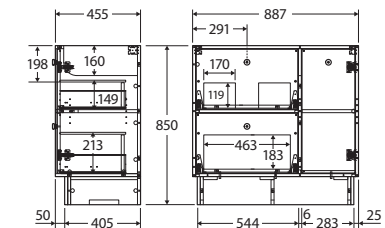

Cierra

900MM FULL DEPTH FLOOR STANDING CABINET LEFT BOWL

- Select from over 20 woodgrain cabinet finishes
- Vertical woodgrain direction
- 'Confident close' drawer damping system combines smooth, fast closing with late deceleration to provide a quiet landing on close
- Full extension runners allow easy access to the full depth of the drawer
- Floor standing
- Full depth (suits 465 mm tops)
- Two drawers and one door
- Left offset basin position
- Requires handles (included in price)
- Made in Australia with FSC certified, E0 board

Please note: Undermount basins are not compatible with this cabinet.