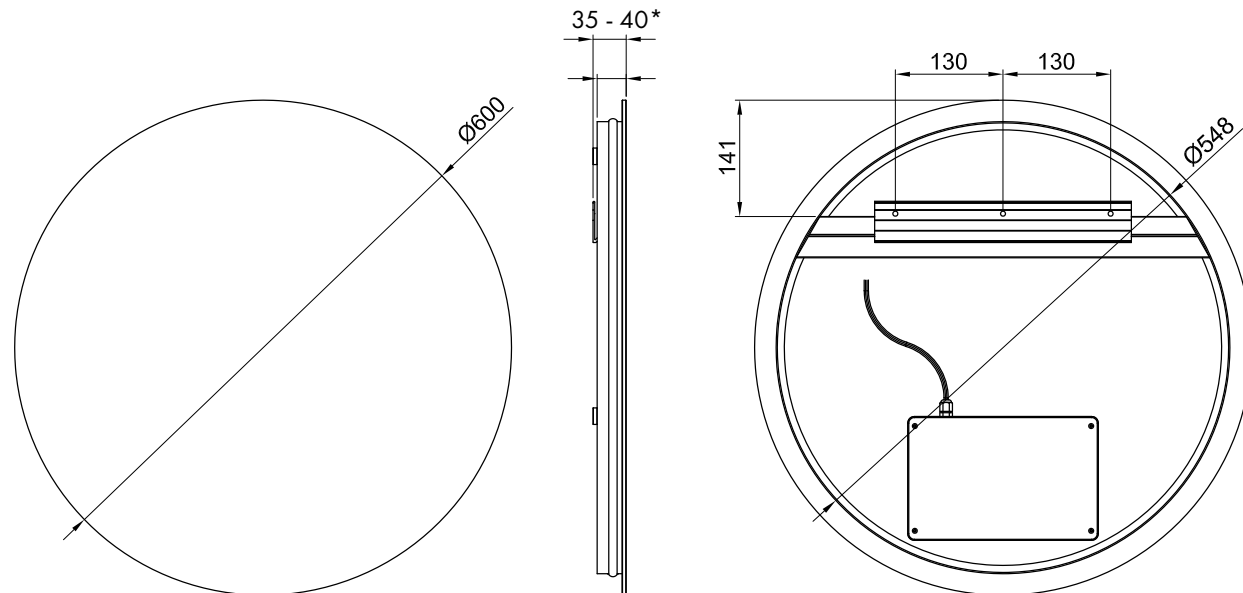

S-SERIES: ROUND SHAPE

PRODUCT CODE

SN60

LED MIRROR

SPECIFICATIONS

WIDTH	600mm
HEIGHT	600mm
DEPTH	from 35-40mm
WEIGHT	Less than or equal to 15kg

AVAILABLE FEATURES

Copper Free Mirror
LED Lighting
Backlit

Wall mount
Plug-in/Hardwire
Input voltage: 220-240v 50Hz

5 YEAR
REPLACEMENT
WARRANTY

Sizes are in mm and nominal and should be checked prior to installation. Actual colours may vary so please check colour samples before ordering. Installation is acceptance of our products. Installation of faulty, warped, chipped or damaged products will void our warranty. *Width dependant on addons.

S-SERIES: ROUND SHAPE

LED MIRROR WITH COLOURED ALUMINIUM FRAME

SPECIFICATIONS

WIDTH	605mm
HEIGHT	605mm
DEPTH	from 35-40mm
WEIGHT	Less than or equal to 15kg

AVAILABLE FEATURES

Copper Free Mirror
LED Lighting
Backlit