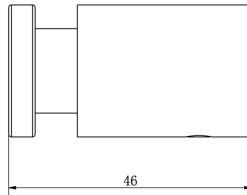

Product Specifications

Code: DOT-40-MB
Finish: Matte Black
Barcode: 9339897031929
Primary Material: 304 Stainless Steel
Technical Features: Solid Brass Fixing Mount

DOT-40-BB
Brushed Brass
PVD

DOT-40-AB
Aged Bronze
PVD