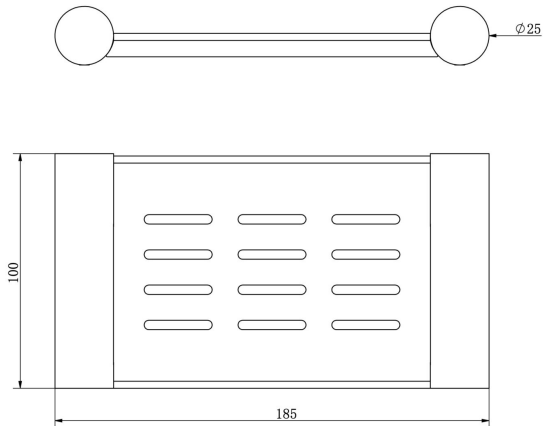

Product Specifications

Code: DOT-42-AB

Finish: Aged Bronze

Barcode: 9339897032179

Primary Material: 304 Stainless Steel

Technical Features: Solid Brass Fixing Mount

DOT-42-AB
Aged Bronze
PVD

DOT-42-BB
Brushed Brass
PVD