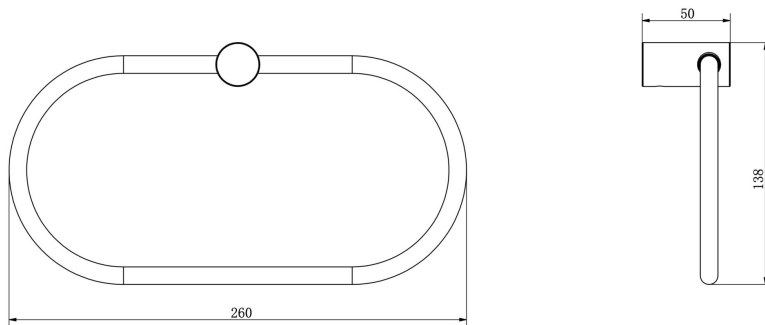

Product Specifications

Code: DOT-43-AB
Finish: Aged Bronze
Barcode: 9339897032230
Primary Material: 304 Stainless Steel
Technical Features: Solid Brass Fixing Mount

DOT-43-MB
Matte Black
Electroplate

DOT-43-GM
Gunmetal
PVD