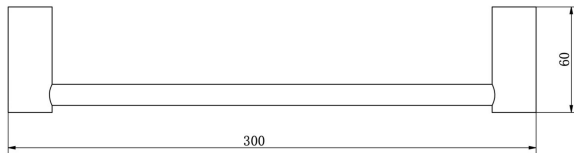

## Product Specifications

**Code:** DOT-44-AB  
**Finish:** Aged Bronze  
**Barcode:** 9339897032292  
**Primary Material:** 304 Stainless Steel  
**Technical Features:** Solid Brass Fixing Mount

Experience, *the difference.*