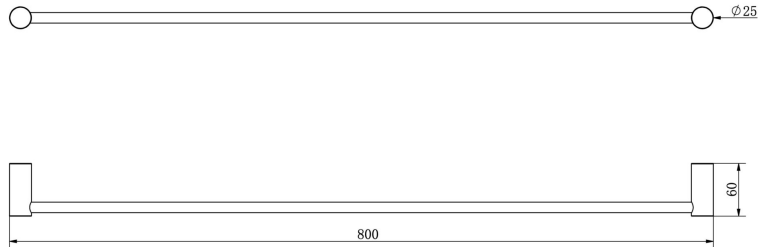

Dotti 800mm Single Towel Rail

Product Specifications

Code: DOT-45-BB
Finish: Brushed Brass
Barcode: 9339897032810
Primary Material: 304 Stainless Steel
Technical Features: Solid Brass Fixing Mount

DOT-45-AB
Aged Bronze
PVD