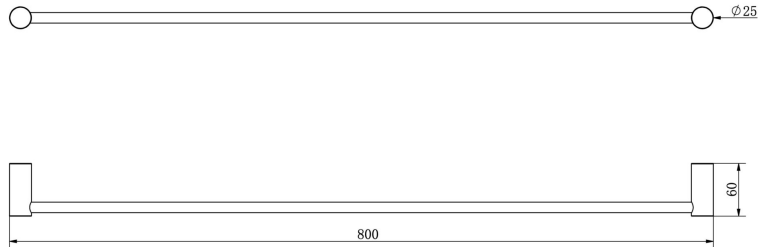

# Dotti 800mm Single Towel Rail

## Product Specifications

**Code:** DOT-45-BN  
**Finish:** Brushed Nickel  
**Barcode:** 9339897032827  
**Primary Material:** 304 Stainless Steel  
**Technical Features:** Solid Brass Fixing Mount

**DOT-45-AB**  
*Aged Bronze*  
PVD